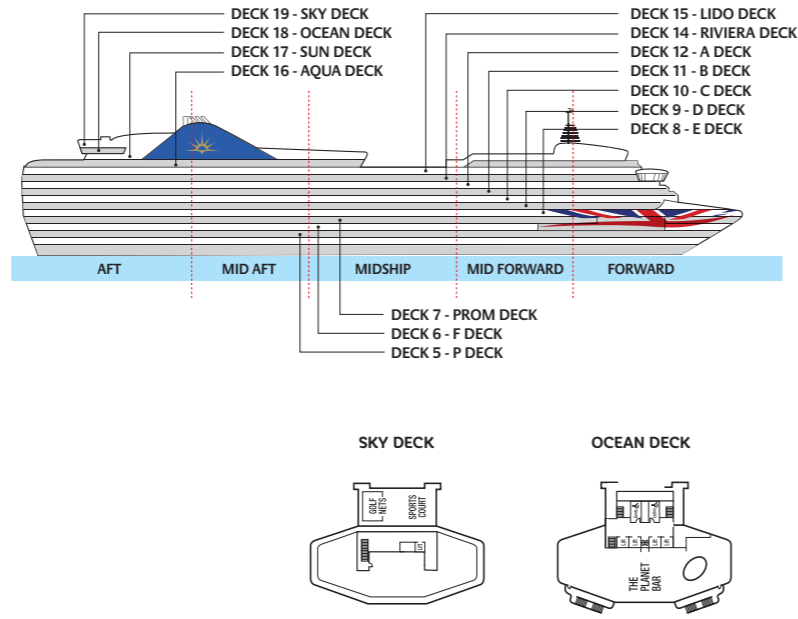

# Azura Deck plans

115,055 tons  
Entered service in 2010  
Normal operating capacity: 3,100 guests and 1,250 crew